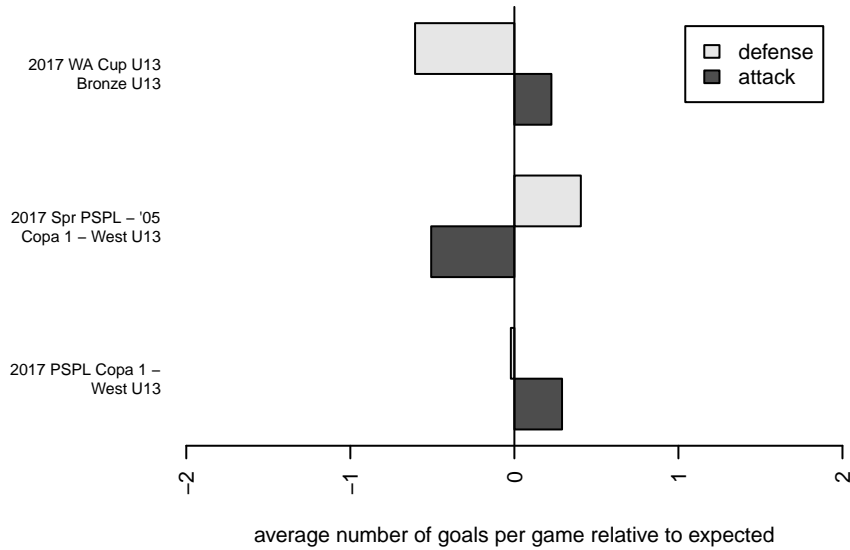

# Shoreline Sportsverrou B05

Shoreline Sportsverrou  
 Shoreline, WA  
 B05 total strength=746  
 attack=1.43 defense=0.48  
 fall league = PSPL Copa 1 – West U13  
 spr league = Spr PSPL – '05 Copa 1 – West U1

**Shoreline Sportsverrou B05**  
 Dots are actual minus expected GF (blue circles) and GA (red triangles).  
 Blue line is smoothed change in attack strength. Red is smoothed change in defense strength.

**attack and defense variance (black dot)  
relative to other teams  
and top 10 in region**

**attack and defense rating  
relative to others at age  
and all opponents in last 13 months**

**Performance relative to 13 month average**