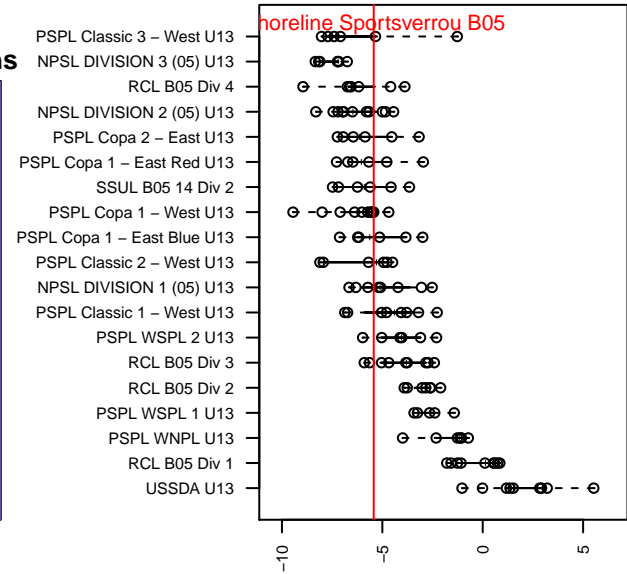

# Shoreline Sportsverrou B05

Shoreline Sportsverrou  
 Shoreline, WA  
 B05 total strength=746  
 attack=1.43 defense=0.48  
 fall league = PSPL Copa 1 – West U13  
 spr league = Spr PSPL – '05 Copa 1 – West U1

alt names used:  
 Shoreline Sports Club Verrou B05  
 Shoreline Sports Club Verrou B05  
 LEGENDS FC SHORELINE SPORTS CLUB BI

Venues played:  
 2017 PSPL Copa 1 – West U13  
 2017 Spr PSPL – '05 Copa 1 – West U13  
 2017 WA Cup U13 Bronze U13

**Shoreline Sportsverrou B05**  
 Dots are actual minus expected GF (blue circles) and GA (red triangles).  
 Blue line is smoothed change in attack strength. Red is smoothed change in defense strength.

**attack and defense variance (black dot)  
relative to other teams  
and top 10 in region**

**attack and defense rating  
relative to others at age  
and all opponents in last 13 months**

**Performance relative to 13 month average**