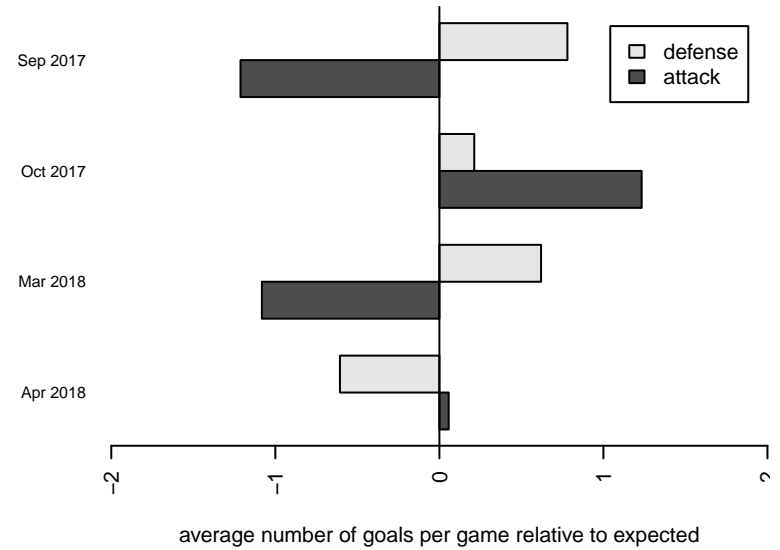

Performance relative to 13 month average