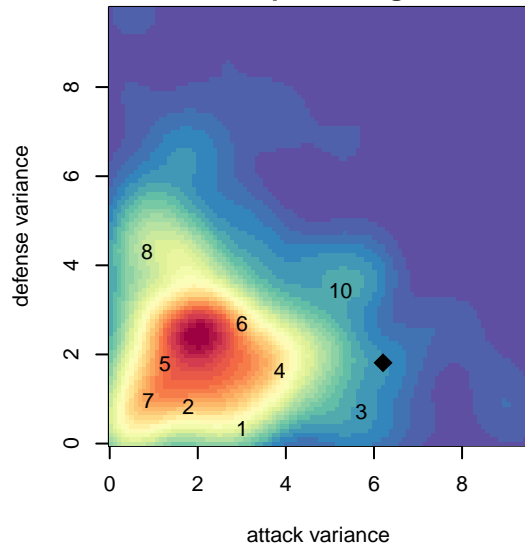

**attack and defense variance (black dot)
relative to other teams
and top 10 in region**