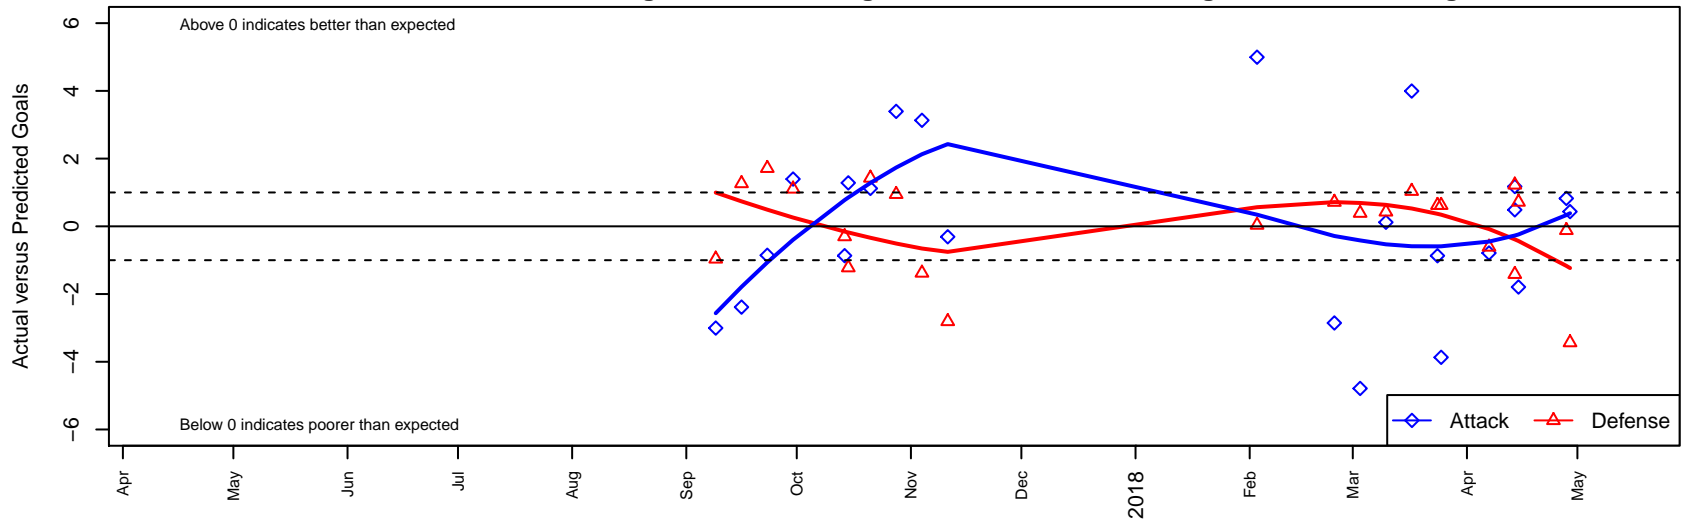

# Shoreline Sportsverrou B05

Shoreline Sportsverrou  
 Shoreline, WA  
 B05 total strength=746  
 attack=1.43 defense=0.48  
 fall league = PSPL Copa 1 – West U13  
 spr league = Spr PSPL – '05 Copa 1 – West U1

**Shoreline Sportsverrou B05**  
 Dots are actual minus expected GF (blue circles) and GA (red triangles).  
 Blue line is smoothed change in attack strength. Red is smoothed change in defense strength.

**attack and defense variance (black dot)  
relative to other teams  
and top 10 in region**

**attack and defense rating  
relative to others at age  
and all opponents in last 13 months**

**Performance relative to 13 month average**