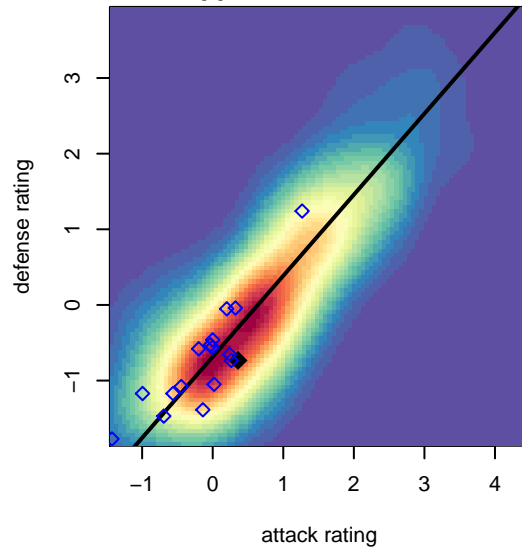

# Shoreline Sportsverrou B05

Shoreline Sportsverrou  
 Shoreline, WA  
 B05 total strength=746  
 attack=1.43 defense=0.48  
 fall league = PSPL Copa 1 – West U13  
 spr league = Spr PSPL – '05 Copa 1 – West U1

**Shoreline Sportsverrou B05**  
 Dots are actual minus expected GF (blue circles) and GA (red triangles).  
 Blue line is smoothed change in attack strength. Red is smoothed change in defense strength.

**attack and defense variance (black dot)  
relative to other teams  
and top 10 in region**

**attack and defense rating  
relative to others at age  
and all opponents in last 13 months**

**Performance relative to 13 month average**